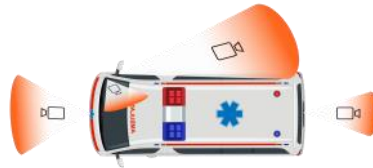

## Camera Systems that cover the “Business End” of your Business

Heavy Wrecker Tow Truck

Wheel Lift Tow Truck

Flat Bed Tow Truck

Semi-Truck

Emergency Medical Service

Utility Truck

Mobile Video Computing Solutions (MVC SOL) is a video information service company providing cloud based “Vehicle Monitoring & Location System” (VMLS) software solutions, Mobile Applications, in vehicle Mobile Digital Video Recording (MDVR) hardware and integrated systems.