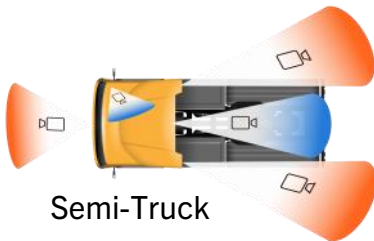

## Camera Systems that cover the “Business End” of your Business

Heavy Wrecker Tow Truck

Wheel Lift Tow Truck

Flat Bed Tow Truck

Semi-Truck

Emergency Medical Service

Utility Truck

Mobile Video Computing Solutions (MVC SOL) is a video information service company providing cloud based “Vehicle Monitoring & Location System” (VMLS) software solutions, Mobile Applications, in vehicle Mobile Digital Video Recording (MDVR) hardware and integrated systems.